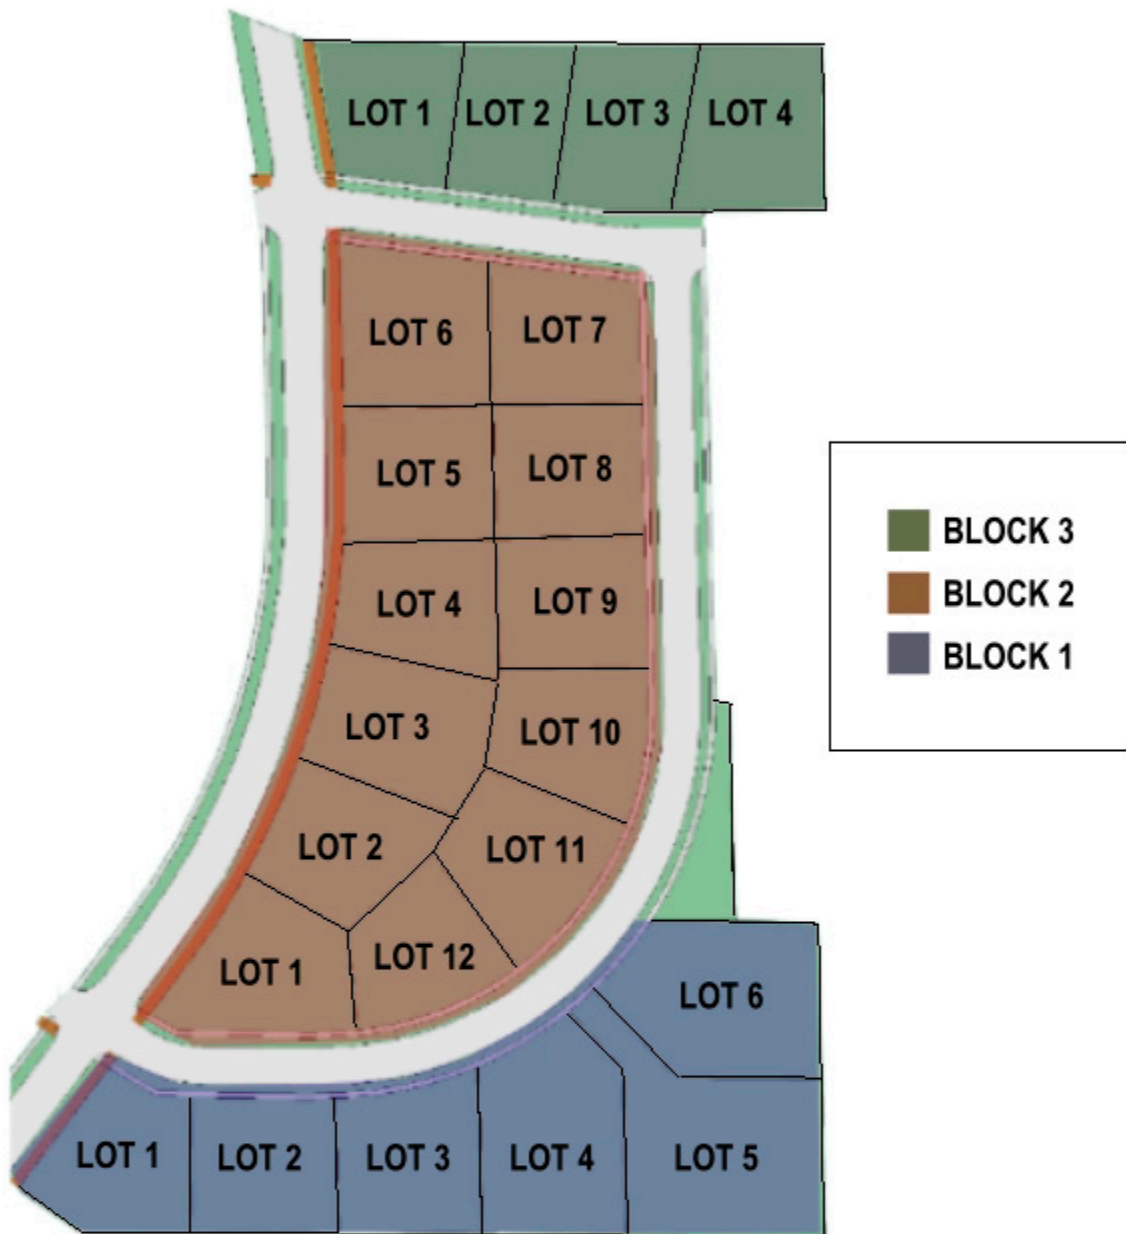

The Highlands - Single Family Lots

BLOCK 1

LOT 1 - 16,485 SQ.FT.
 LOT 2 - 15,771 SQ.FT.
 LOT 3 - 17,105 SQ.FT.
 LOT 4 - 22,672 SQ.FT.
 LOT 5 - 28,555 SQ.FT.
 LOT 6 - 24,266 SQ.FT.

BLOCK 2

LOT 1 - 17,536 SQ.FT.
 LOT 2 - 16,288 SQ.FT.
 LOT 3 - 18,385 SQ.FT.
 LOT 4 - 16,162 SQ.FT.
 LOT 5 - 16,259 SQ.FT.
 LOT 6 - 18,974 SQ.FT.
 LOT 7 - 16,136 SQ.FT.
 LOT 8 - 16,202 SQ.FT.
 LOT 9 - 16,063 SQ.FT.
 LOT 10 - 16,418 SQ.FT.
 LOT 11 - 17,408 SQ.FT.
 LOT 12 - 14,535 SQ.FT.

BLOCK 3

LOT 1 - 14,784 SQ.FT.
 LOT 2 - 13,918 SQ.FT.
 LOT 3 - 16,134 SQ.FT.
 LOT 4 - 18,775 SQ.FT.