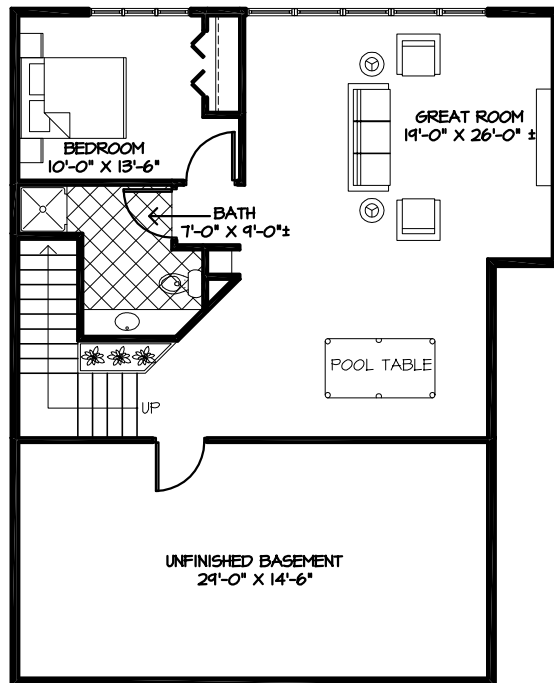

Violet

2 - UNIT CONDO

MAIN LEVEL

UPPER LEVEL: 1324 sq.ft.
 GARAGE: 576 sq.ft.

LAKE LEVEL

FINISHED: 863 sq.ft.
 UNFINISHED: 461 sq.ft.