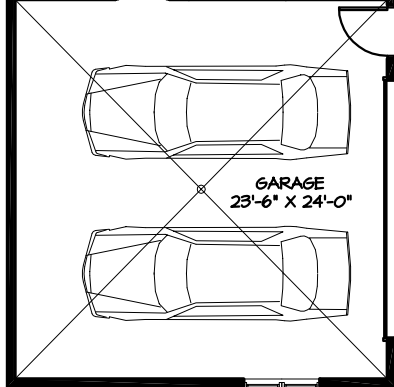

Violet

2 - UNIT CONDO

MAIN LEVEL

UPPER LEVEL: 1324 sq.ft.
 GARAGE: 576 sq.ft.

LAKE LEVEL

FINISHED: 863 sq.ft.
 UNFINISHED: 461 sq.ft.