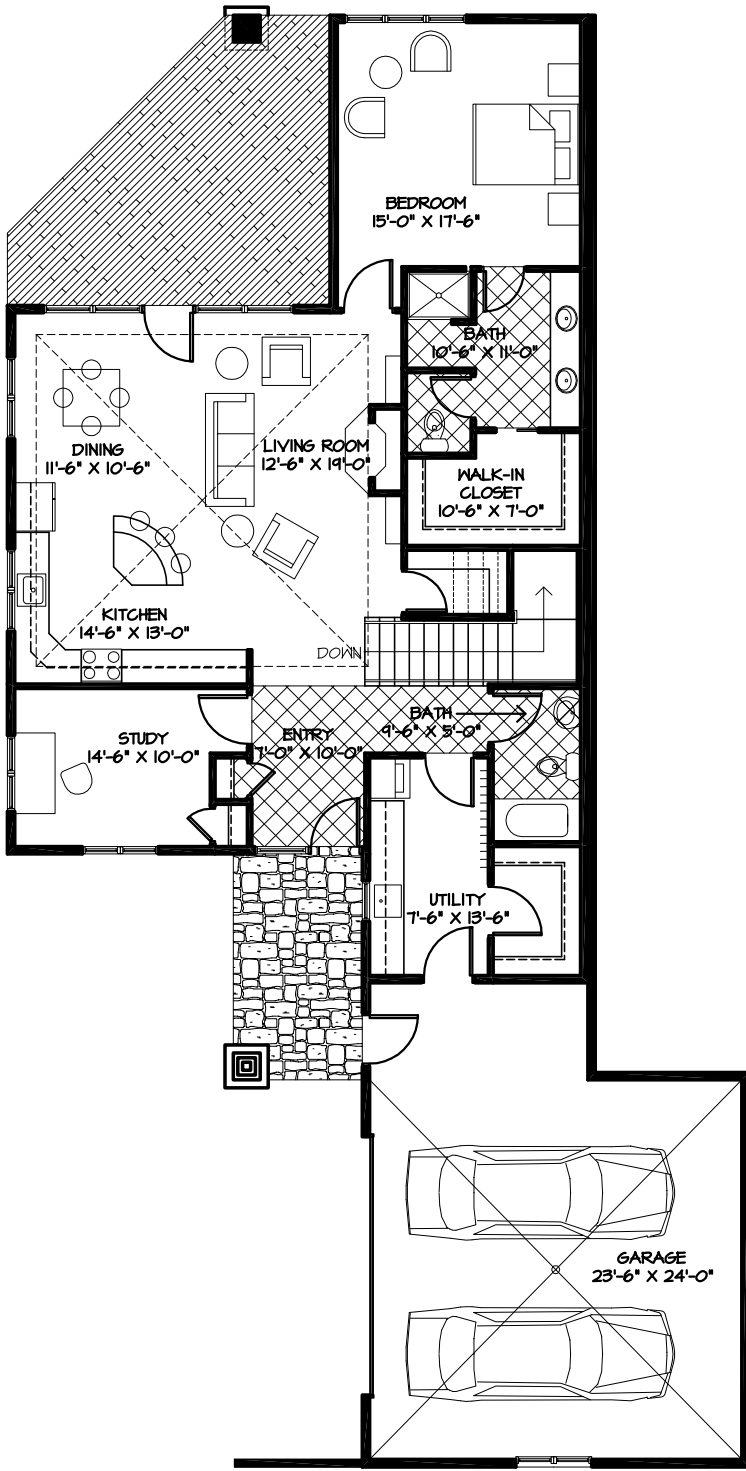

Lotus

2 - UNIT CONDO

MAIN LEVEL

UPPER LEVEL: 1624 sq.ft.
GARAGE: 673 sq.ft.

LAKE LEVEL

FINISHED: 1143 sq.ft.
UNFINISHED: 481 sq.ft.