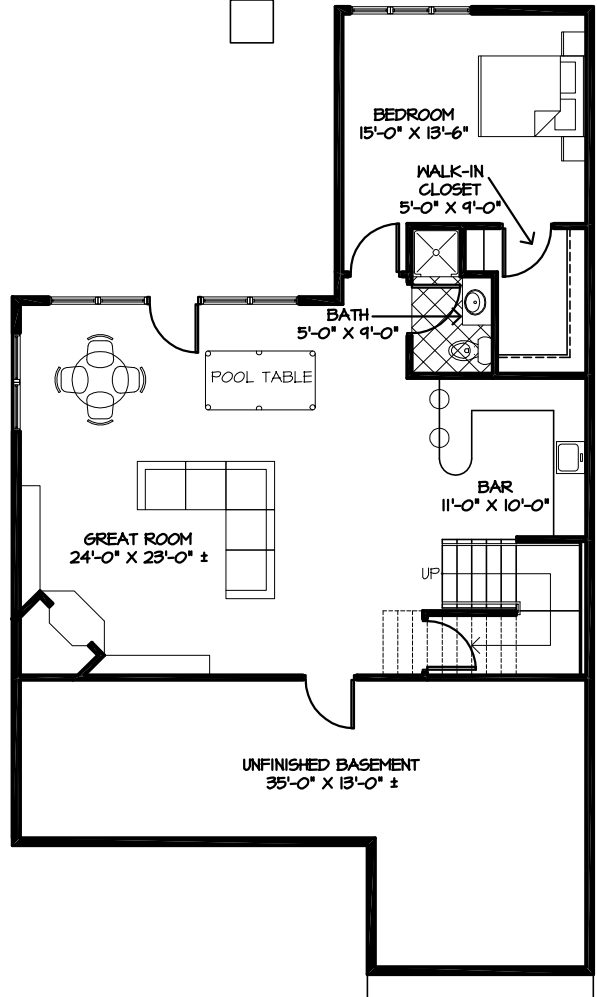

Lotus

2 - UNIT CONDO

MAIN LEVEL

UPPER LEVEL: 1624 sq.ft.
GARAGE: 673 sq.ft.

LAKE LEVEL

FINISHED: 1143 sq.ft.
UNFINISHED: 481 sq.ft.