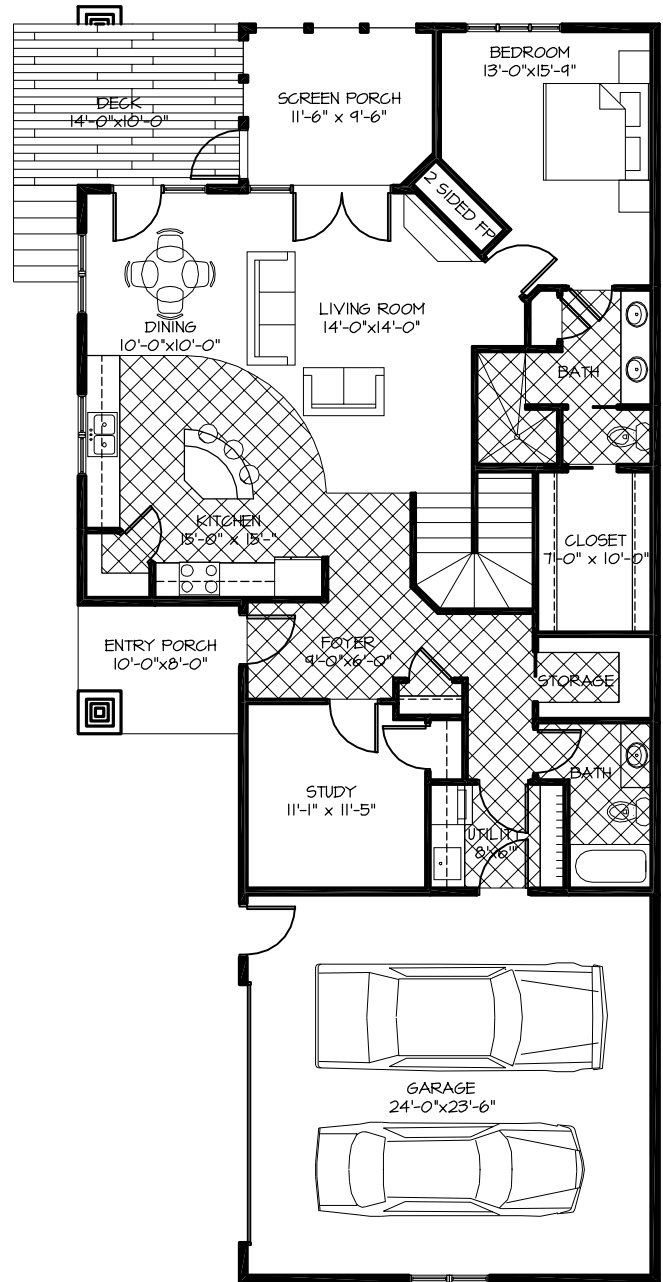

Lily

2 - UNIT CONDO

LAKE LEVEL
 FINISHED: 1022 sq.ft.
 UNFINISHED: 524 sq.ft.

MAIN LEVEL

UPPER LEVEL: 1546 sq.ft.
 GARAGE: 624 sq.ft.
 ENTRY PORCH: 80 sq.ft.
 OPTIONAL SCREEN PORCH: 118 sq.ft.
 OPTIONAL DECK: 140 sq.ft.