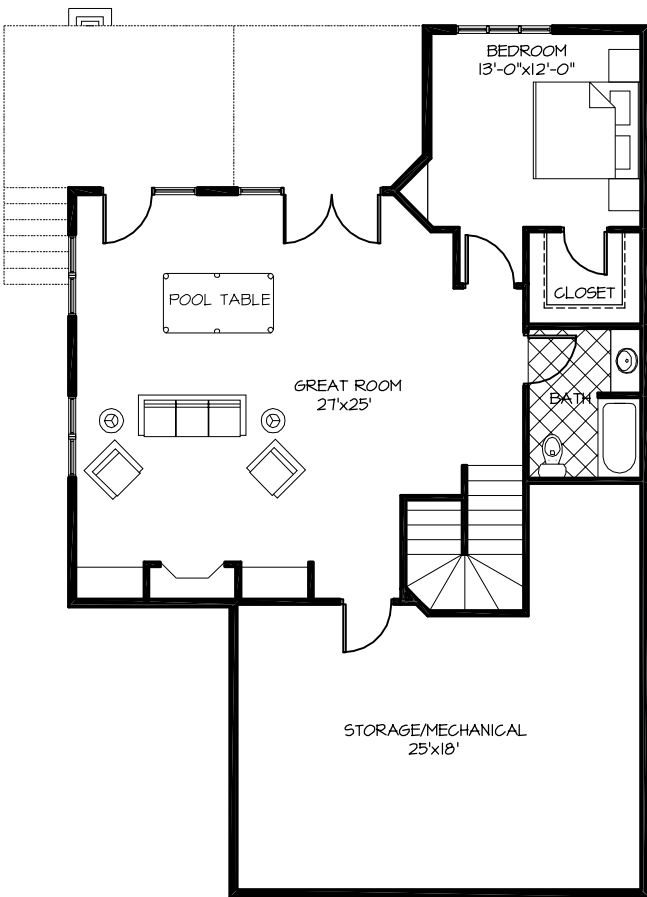

Lily

2 - UNIT CONDO

LAKE LEVEL
 FINISHED: 1022 sq.ft.
 UNFINISHED: 524 sq.ft.

MAIN LEVEL

UPPER LEVEL: 1546 sq.ft.
 GARAGE: 624 sq.ft.
 ENTRY PORCH: 80 sq.ft.
 OPTIONAL SCREEN PORCH: 118 sq.ft.
 OPTIONAL DECK: 140 sq.ft.